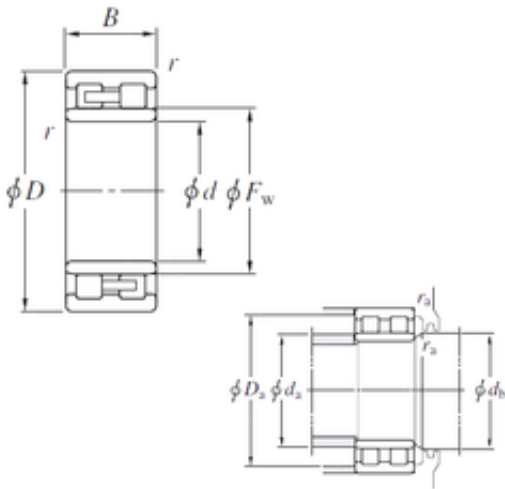

ELO Hydraulic Valve Components Co., ...

NNU4928 Bearing 2D drawings and 3D CAD models

NNU4928 KOYO Double-row cylindrical roller bearings

Bearing No. NNU4928

Size	140x190x50 mm
Bore Diameter	140 mm
Outer Diameter	190 mm
Width	50 mm
d	140 mm
Fw	156 mm
D	190 mm
B	50 mm
C	50 mm
r min.	1,5 mm
da min.	148 mm
da max	153,5 mm
Da max.	182 mm
db min	158 mm
ra max.	1,5 mm
Weight	4,15 Kg
Basic dynamic load rating (C)	222 kN
Basic static load rating (C0)	456 kN
(Grease) Lubrication Speed	2900 r/min
Bearing No.	NNU4928
r(min)	1.5
Cr	277
C0r	456
Cu	52.5
Grease lub.	2900

ELO Hydraulic Valve Components Co., ...

Oil lub.	3500
Ew	-
da(min)	148
da(max)	153.5
db(min)	158
Da(max)	182
Da(min)	-
ra(max)	1.5
(Refer.) Mass(kg)	4.15