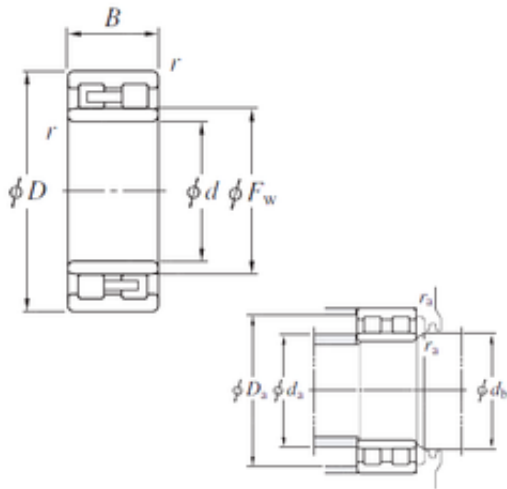

# ELO Hydraulic Valve Components Co., ...

NNU4926 Bearing 2D drawings and 3D CAD models

## NNU4926 KOYO Double-row cylindrical roller bearings

Bearing No. NNU4926

Size	130x180x50 mm
Bore Diameter	130 mm
Outer Diameter	180 mm
Width	50 mm
d	130 mm
Fw	146 mm
D	180 mm
B	50 mm
C	50 mm
r min.	1,5 mm
da min.	138 mm
da max	143,5 mm
Da max.	172 mm
db min	148 mm
ra max.	1,5 mm
Weight	3,9 Kg
Basic dynamic load rating (C)	216 kN
Basic static load rating (C0)	428 kN
(Grease) Lubrication Speed	3100 r/min
Bearing No.	NNU4926
r(min)	1.5
Cr	269
C0r	428
Cu	50.2
Grease lub.	3100

## ELO Hydraulic Valve Components Co., ...

Oil lub.	3700
Ew	-
da(min)	138
da(max)	143.5
db(min)	148
Da(max)	172
Da(min)	-
ra(max)	1.5
(Refer.) Mass(kg)	3.90