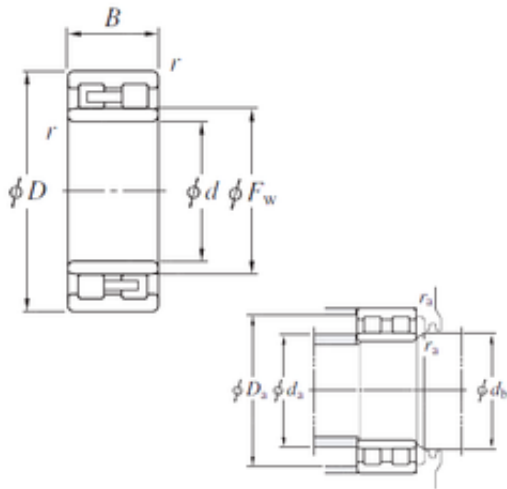

# ELO Hydraulic Valve Components Co., ...

NNU4924 Bearing 2D drawings and 3D CAD models

## NNU4924 KOYO Double-row cylindrical roller bearings

Bearing No. NNU4924

Size	120x165x45 mm
Bore Diameter	120 mm
Outer Diameter	165 mm
Width	45 mm
d	120 mm
Fw	134,5 mm
D	165 mm
B	45 mm
C	45 mm
r min.	1,1 mm
da min.	126,5 mm
da max	132 mm
Da max.	158,5 mm
db min	137 mm
ra max.	1 mm
Weight	2,9 Kg
Basic dynamic load rating (C)	187 kN
Basic static load rating (C0)	373 kN
(Grease) Lubrication Speed	3400 r/min
Bearing No.	NNU4924
r(min)	1.1
Cr	234
C0r	373
Cu	47.6
Grease lub.	3400

## ELO Hydraulic Valve Components Co., ...

Oil lub.	4000
Ew	-
da(min)	126.5
da(max)	132
db(min)	137
Da(max)	158.5
Da(min)	-
ra(max)	1
(Refer.) Mass(kg)	2.90