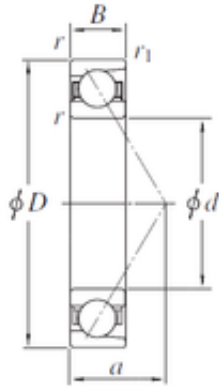

ELO Hydraulic Valve Components Co., ...

7952 KOYO Single-row, matched pair angular contact ball bearings

Bearing No. 7952

7952 Bearing 2D drawings and 3D CAD models

Size	260x360x46 mm
Bore Diameter	260 mm
Outer Diameter	360 mm
Width	46 mm
d	260 mm
D	360 mm
B	46 mm
C	46 mm
a	112,5 mm
r min.	2,1 mm
r1 min.	1,1 mm
Weight	13,8 Kg
Basic dynamic load rating (C)	251 kN