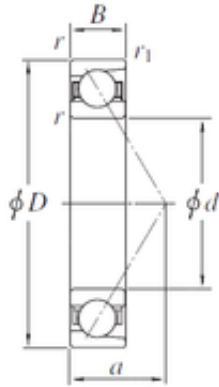

ELO Hydraulic Valve Components Co., ...

7234 KOYO Single-row, matched pair angular contact ball bearings

Bearing No. 7234

Size	170x310x52 mm
Bore Diameter	170 mm
Outer Diameter	310 mm
Width	52 mm
d	170 mm
D	310 mm
B	52 mm
C	52 mm
Angle (°)	30 °
a	95,3 mm
r min.	4 mm
r1 min.	1,5 mm
da min.	188 mm
Da max.	292 mm
ra max.	3 mm
Weight	15,1 Kg
Basic dynamic load rating (C)	272 kN
Basic static load rating (C0)	331 kN
(Grease) Lubrication Speed	2300 r/min

7234 Bearing 2D drawings and 3D CAD models