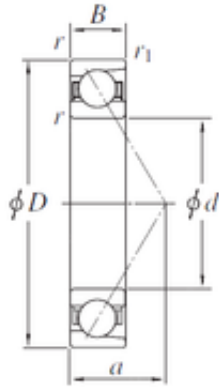

## ELO Hydraulic Valve Components Co., ...

AC302335B KOYO Single-row, matched pair angular contact ball bearings

Bearing No. AC302335B

Size	150x229.9x35 mm
Bore Diameter	150 mm
Outer Diameter	229,9 mm
Width	35 mm
d	150 mm
D	229,9 mm
B	35 mm
C	35 mm
a	97,2 mm
r min.	2,1 mm
r1 min.	2,1 mm
Weight	4,7 Kg
Basic dynamic load rating (C)	132 kN

AC302335B Bearing 2D drawings and 3D CAD models